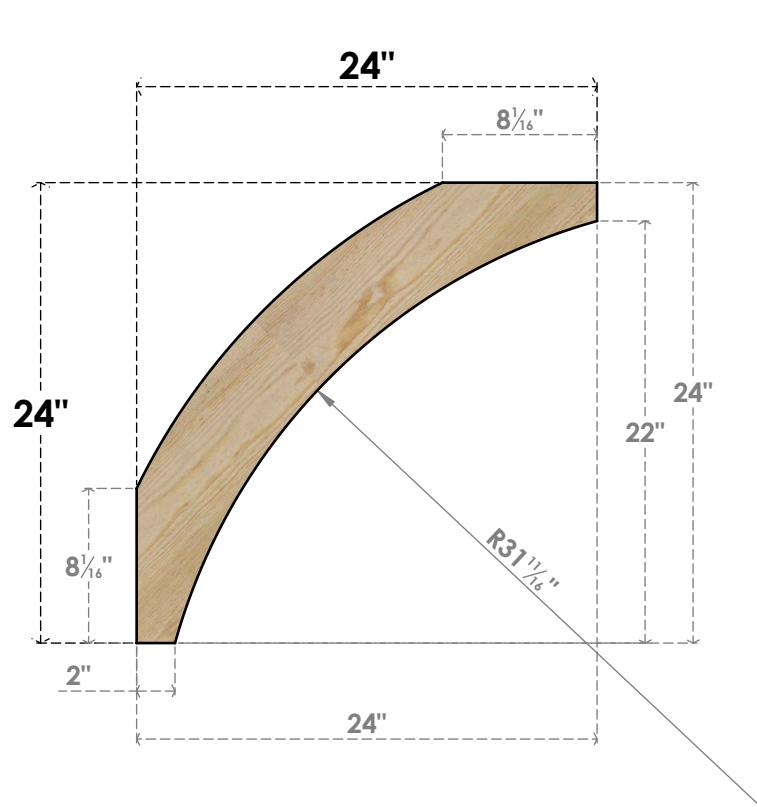

BRC04X24X24THR00RDF

4"W X 24"D X 24"H THORTON ROUGH SAWN BRACE, DOUGLAS FIR

SIDE

FRONT

EKENA MILLWORK
 2300 WEST MAIN ST.
 CLARKSVILLE, TX 75426
 TOLL FREE: 866-607-0453
 WWW.EKENAMILLWORK.COM

NOTES

1. INSTALLATION TO BE COMPLETED IN ACCORDANCE WITH MANUFACTURER'S SPECIFICATIONS.
2. DRAWING MAY NOT BE TO SCALE
3. THIS DRAWING IS INTENDED FOR DESIGN AND PLANNING PURPOSES ONLY.
4. ALL INFORMATION CONTAINED HEREIN WAS CURRENT AT THE TIME OF DEVELOPMENT BUT MUST BE REVIEWED AND APPROVED BY THE PRODUCT MANUFACTURER TO BE CONSIDERED ACCURATE.
5. PRODUCTS ARE NOT KILN DRIED. THIS ITEM IS UNIQUE AND WILL CONTAIN THE NATURAL VARIATIONS THAT THE WOOD SPECIES OFFERS. THIS MAY RESULT IN VARIATIONS UP TO 1/4"